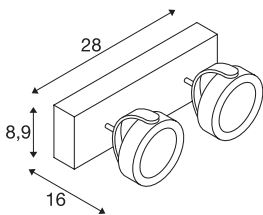

KALU

wall and ceiling light, double-headed, LED, 3000K, black, 60°

As one would expect, the LED extension of the popular KALU series guarantees the utterly free adjustment of lamp heads. Fitted with dimmable, high output LEDs, the KALU series has just become even more efficient and versatile! Available in matt black or black and white, KALU wall and ceiling light is supplied ready for direct connection to 230V mains supply.

TECHNICAL DATA

Item no.	1000129
Number of different light outlets	2
Rotating or tilting	rotary Bar and tiltable
IP Code	IP 20
Assembly	Surface
Assembly details	Ceiling,Wall
Dimmable	Yes
Dimming technology	trailing edge
Primary nominal voltage	220-240V ~50/60Hz
Secondary power / voltage	700 mA
Safety class	I
Wattage	31 W
Rated standby power	0.5 W
Stroboscopic effect (SVM)	0.03
Lumen	2000 lm
Colour temperature	3000 Kelvin
Beam angle	60 °
Color	black
CRI	80
LXXBXX data	L70B50
Service life	40000 h
Light distribution	rotational symmetric

Light Source

916610	
--------	---

Light outlet	direct
Risk Group	1
Length	28 cm
Width	8.9 cm
Height	16 cm
Net weight	1.451 kg
Gross weight	1.778 kg
BIG WHITE Page	403