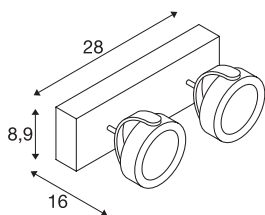

KALU

wall and ceiling light, double-headed, LED, 3000K, white/black, 60°

As one would expect, the LED extension of the popular KALU series guarantees the utterly free adjustment of lamp heads. Fitted with dimmable, high output LEDs, the KALU series has just become even more efficient and versatile! Available in matt black or black and white, KALU wall and ceiling light is supplied ready for direct connection to 230V mains supply.

TECHNICAL DATA

Item no.	1000130
Number of different light outlets	2
Rotating or tilting	rotary Bar and tiltable
IP Code	IP 20
Assembly	Surface
Assembly details	Ceiling,Wall
Dimmable	Yes
Dimming technology	trailing edge
Primary nominal voltage	220-240V ~50/60Hz
Secondary power / voltage	700 mA
Safety class	I
Wattage	31 W
Rated standby power	0.5 W
Stroboscopic effect (SVM)	0.03
Lumen	2000 lm
Colour temperature	3000 Kelvin
Beam angle	60 °
Color	white
CRI	80
LXXBXX data	L70B50
Service life	40000 h
Light distribution	rotational symmetric

Light Source

916610	
--------	---

Light outlet	direct
Risk Group	1
Length	28 cm
Width	8.9 cm
Height	16 cm
Net weight	1.478 kg
Gross weight	1.798 kg
BIG WHITE Page	403