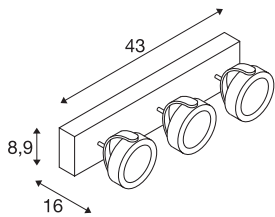

KALU

wall and ceiling light, three-headed, LED, 3000K, black, 60°

As one would expect, the LED extension of the popular KALU series guarantees the utterly free adjustment of lamp heads. Fitted with dimmable, high output LEDs, the KALU series has just become even more efficient and versatile! Available in matt black or black and white, KALU wall and ceiling light is supplied ready for direct connection to 230V mains supply.

TECHNICAL DATA

Item no.	1000131
Number of different light outlets	3
Rotating or tilting	rotary Bar and tiltable
IP Code	IP 20
Assembly	Surface
Assembly details	Ceiling,Wall
Dimmable	Yes
Dimming technology	Leading edge,trailing edge
Primary nominal voltage	220-240V ~50/60Hz
Secondary power / voltage	1050 mA
Safety class	I
Wattage	47 W
Minimum ambient temperature	-20 °C
Maximum ambient temperature	30 °C
Rated standby power	0.5 W
Number of luminaires at LS B16A	28
Number of luminaires at LS C16A	28
Stroboscopic effect (SVM)	0.03
Lumen	3400 lm
Colour temperature	3000 Kelvin
Beam angle	60 °
Color	black

Light Source

916610 

CRI	80
LXXBXX data	L80B50
Service life	50000 h
Risk Group	1
Length	43 cm
Width	8.9 cm
Height	16 cm
Net weight	2.21 kg
Gross weight	2.61 kg
BIG WHITE Page	403