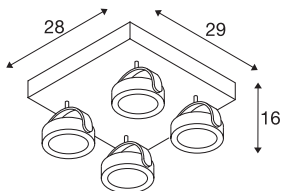

KALU

wall and ceiling light, four-headed, LED, 3000K, square, black, 60°

As one would expect, the LED extension of the popular KALU series guarantees the utterly free adjustment of lamp heads. Fitted with dimmable, high output LEDs, the KALU series has just become even more efficient and versatile! Available in matt black or black and white, KALU wall and ceiling light is supplied ready for direct connection to 230V mains supply.

TECHNICAL DATA

Item no.	1000135
Number of different light outlets	4
Rotating or tilting	rotary Bar and tiltable
IP Code	IP 20
Assembly	Surface
Assembly details	Ceiling,Wall
Dimmable	Yes
Dimming technology	trailing edge
Primary nominal voltage	220-240V ~50/60Hz
Secondary power / voltage	700 mA
Safety class	I
Wattage	60 W
Rated standby power	0.5 W
Stroboscopic effect (SVM)	0.03
Lumen	4000 lm
Colour temperature	3000 Kelvin
Beam angle	60 °
Color	black
CRI	80
LXXBXX data	L70B50
Service life	40000 h
Light distribution	rotational symmetric

Light Source

916610	
--------	-----------------------------------------------------------------------------------

Light outlet	direct
Length	28 cm
Width	29 cm
Height	16 cm
Net weight	3.662 kg
Gross weight	4.373 kg
BIG WHITE Page	403