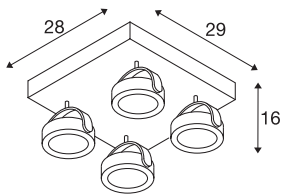

KALU

wall and ceiling light, four-headed, LED, 3000K, square, white/black, 60°

As one would expect, the LED extension of the popular KALU series guarantees the utterly free adjustment of lamp heads. Fitted with dimmable, high output LEDs, the KALU series has just become even more efficient and versatile! Available in matt black or black and white, KALU wall and ceiling light is supplied ready for direct connection to 230V mains supply.

TECHNICAL DATA

Item no.	1000136
Number of different light outlets	4
Rotating or tilting	rotary Bar and tiltable
IP Code	IP 20
Assembly	Surface
Assembly details	Ceiling,Wall
Dimmable	Yes
Dimming technology	trailing edge
Primary nominal voltage	220-240V ~50/60Hz
Secondary power / voltage	700 mA
Safety class	I
Wattage	60 W
Rated standby power	0.5 W
Stroboscopic effect (SVM)	0.03
Lumen	4000 lm
Colour temperature	3000 Kelvin
Beam angle	60 °
Color	white
CRI	80
LXXBXX data	L70B50
Service life	40000 h
Light distribution	rotational symmetric

Light Source

916610	
--------	---

Light outlet	direct
Length	28 cm
Width	29 cm
Height	16 cm
Net weight	3.721 kg
Gross weight	4.382 kg
BIG WHITE Page	403