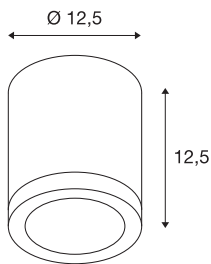

ROX CEILING OUT

QPAR11, outdoor ceiling light, brushed aluminium, max. 50W, IP44

The puristic ceiling light of the ROX series is made from brushed aluminium and glass, which covers the lamp. It is suitable for use outdoors thanks to its IP44 protection class. The electrical connection is made directly to the 230V mains supply. The ROX series also includes wall lights as well as floor stands with different sockets and can therefore be used universally.

TECHNICAL DATA

Item no.	1000332
Socket	GU10
Lamp	QPAR111
Number of sockets	1
Lamps included	No
IP Code	IP 44
Assembly	Surface
Assembly details	Ceiling
Primary nominal voltage	220-240V ~50/60Hz
Safety class	I
Wattage	50 W
Color	aluminium
Light outlet	direct
Height	12.5 cm
Diameter	12.5 cm
Net weight	0.8 kg
Gross weight	1.006 kg
BIG WHITE Page	801