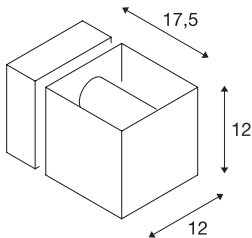

## SQUARE TURN

**QT14, outdoor wall light, silver-grey, max. 42W, IP44**

Cube-shaped wall light made from aluminium. The frosted, self-supporting protective glass is placed within the rotatable lamp head and surrounded by its housing. It is protection class IP44 and suitable for outdoor use. The electrical connection is made directly to the 230V mains supply. In addition, the installation can be extended by floor lamps of the series.

## TECHNICAL DATA

Item no.	1000335
Socket	G9
Lamp	QT14
Number of sockets	1
Lamps included	No
IP Code	IP 44
Assembly	Surface
Assembly details	Wall
Primary nominal voltage	220-240V ~50/60Hz
Safety class	I
Wattage	42 W
Color	grey
Light outlet	direct - indirect
Width	12 cm
Height	12 cm
Depth	17.8 cm
Net weight	1.3 kg
Gross weight	1.556 kg
BIG WHITE Page	781