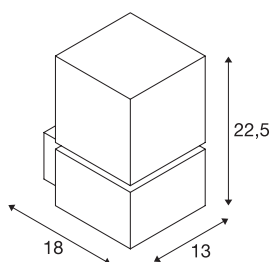

SQUARE WALL

E27, outdoor wall light, stainless steel 304, max. 20W, IP44

The recessed wall lights of the SQUARE series consist of stainless steel 304 and an opalescent acrylic cube containing the lamp. It is suitable for use outdoors thanks to its IP44 protection class. The electrical connection is made directly to the 230V mains supply. The SQUARE series also includes ceiling lights and floor stands and can therefore be used universally.

TECHNICAL DATA

Item no.	1000336
Socket	E27
Number of sockets	1
IP Code	IP 44
Impact resistance class	IK 02
Impact resistance	0.2 Joule
Assembly	Surface
Assembly details	Wall
Primary nominal voltage	220-240V ~50/60Hz
Safety class	I
Wattage	20 W
Color	stainless steel
Width	13 cm
Height	22.5 cm
Depth	18 cm
Net weight	1.137 kg
Gross weight	1.688 kg
BIG WHITE Page	779