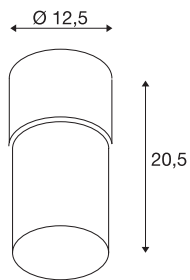

ROX ACRYL CEILING

E27, outdoor ceiling light, brushed aluminium, max. 20W, IP44

The ceiling light of the ROX ACRYL series is made from brushed aluminium and opalescent acrylic, which completely covers the lamp(s). It is suitable for use outdoors thanks to its IP44 protection class. The electrical connection is made directly to the 230V mains supply. The ROX ACRYL series also includes wall lights and floor stands and can therefore be used universally.

TECHNICAL DATA

Item no.	1000338
Number of sockets	1
IP Code	IP 44
Impact resistance class	IK 02
Impact resistance	0.2 Joule
Assembly	Surface
Assembly details	Ceiling
Primary nominal voltage	220-240V ~50/60Hz
Safety class	I
Wattage	20 W
Color	aluminium
Light distribution	rotational symmetric
Light outlet	direct - indirect
Height	20.5 cm
Diameter	12.5 cm
Net weight	0.857 kg
Gross weight	0.994 kg