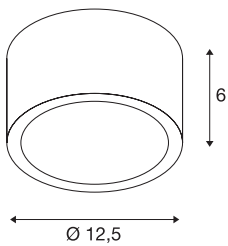

ROX CEILING OUT

TCR-TSE, outdoor ceiling light, brushed aluminium, max. 11W, IP44

The puristic ceiling light of the ROX series is made from brushed aluminium and glass, which covers the lamp(s). It is suitable for use outdoors thanks to its IP44 protection class. The electrical connection is made directly to the 230V mains supply. The ROX series also includes wall lights as well as floor stands with different sockets and can therefore be used universally.

TECHNICAL DATA

Item no.	1000339
Socket	GX53
Lamp	TCR-TSE
Number of sockets	1
Lamps included	No
IP Code	IP 44
Assembly	Surface
Assembly details	Ceiling
Primary nominal voltage	220-240V ~50/60Hz
Safety class	I
Wattage	11 W
Color	aluminium
Light outlet	direct
Height	6 cm
Diameter	12.5 cm
Net weight	0.665 kg
Gross weight	0.78 kg
BIG WHITE Page	801