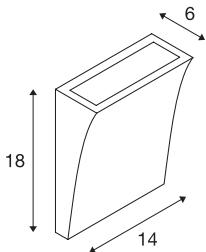

DELWA WIDE

LED outdoor wall light, 3000K, 100°, white, IP44

The DELWA WIDE aluminium wall light is fitted with two powerful flat LEDs with a warm white colour of light. The electrical connection of the aluminium luminaire is made directly to the 230V mains supply using the built-in driver. With protection class IP44, the luminaire is available in several colour versions and is suitable for outdoor use.

TECHNICAL DATA

Item no.	1000340
Number of different light outlets	1
IP Code	IP 44
Impact resistance class	IK 02
Impact resistance	0.2 Joule
Assembly	Surface
Assembly details	Wall
Primary nominal voltage	220-240V ~50/60Hz
Secondary power / voltage	700 mA
Safety class	I
Wattage	10 W
Minimum ambient temperature	-20 °C
Maximum ambient temperature	45 °C
Stroboscopic effect (SVM)	0.04
Lumen	840 lm
Colour temperature	3000 Kelvin
Beam angle	100 °
Color	white
CRI	80
LXXBXX data	L70B50
Service life	30000 h
Width	14 cm

Light Source

916546	
--------	--

Height	18 cm
Depth	6 cm
Net weight	0.899 kg
Gross weight	0.983 kg
BIG WHITE Page	767