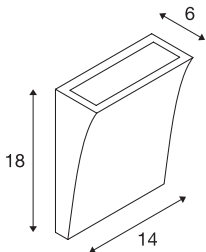

DELWA WIDE LED

outdoor wall light, 3000K, 100°, anthracite, IP44

The DELWA WIDE aluminium wall light is fitted with two powerful flat LEDs with a warm white colour of light. The electrical connection of the aluminium luminaire is made directly to the 230V mains supply using the built-in driver. With protection class IP44, the luminaire is available in several colour versions and is suitable for outdoor use.

TECHNICAL DATA

Item no.	1000342
Number of different light outlets	1
IP Code	IP 44
Impact resistance class	IK 02
Impact resistance	0.2 Joule
Assembly	Surface
Assembly details	Wall
Primary nominal voltage	220-240V ~50/60Hz
Secondary power / voltage	700 mA
Safety class	I
Wattage	10 W
Minimum ambient temperature	-20 °C
Maximum ambient temperature	45 °C
Stroboscopic effect (SVM)	0.04
Lumen	840 lm
Colour temperature	3000 Kelvin
Beam angle	100 °
Color	anthracite
CRI	80
LXXBXX data	L70B50
Service life	30000 h
Width	14 cm

Light Source

916546	
--------	--

Height	18 cm
Depth	6 cm
Net weight	0.889 kg
Gross weight	0.969 kg
BIG WHITE Page	767