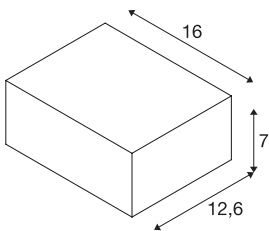

SHELL 15

WL, LED Indoor surface-mounted wall light, 3000K, white

The elegant SHELL wall light is a combination of aluminium and acrylic glass. The dimmable wall light is available in two sizes. The one or two long-life LEDs each have output of 12W, and provide the required luminous intensity. The wall light has a strong design and can be directly connected to the 230V mains supply as it has an integrated LED driver.

TECHNICAL DATA

Item no.	1000422
Number of different light outlets	1
IP Code	IP 20
Impact resistance class	IK 02
Impact resistance	0.2 Joule
Assembly	Surface
Assembly details	Wall
Dimmable	Yes
Dimming technology	Leading edge, trailing edge
Primary nominal voltage	220-240V ~50/60Hz
Secondary power / voltage	350 mA
Safety class	I
Wattage	15 W
Minimum ambient temperature	-20 °C
Maximum ambient temperature	40 °C
Level of inrush current	5 A
Duration of inrush current	100 µs
Stroboscopic effect (SVM)	0.01
Lumen	1400 lm
Colour temperature	3000 Kelvin
Beam angle	120 °
Color	white

Light Source

780780	
--------	--

CRI	80
LXXBXX data	L70B50
Service life	50000 h
Risk Group	1
Width	12.6 cm
Height	7 cm
Depth	16 cm
Net weight	0.933 kg
Gross weight	1.135 kg
BIG WHITE Page	365