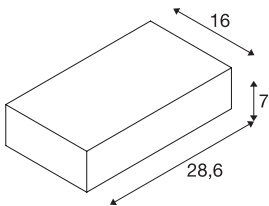

SHELL 30

WL, LED Indoor surface-mounted wall light, 3000K, white

The elegant SHELL wall light is a combination of aluminium and acrylic glass. The dimmable wall light is available in two sizes. The one or two long-life LEDs each have output of 12W, and provide the required luminous intensity. The wall light has a strong design and can be directly connected to the 230V mains supply as it has an integrated LED driver.

TECHNICAL DATA

Item no.	1000423
Number of different light outlets	1
IP Code	IP 20
Impact resistance class	IK 02
Impact resistance	0.2 Joule
Assembly	Surface
Assembly details	Wall
Dimmable	Yes
Dimming technology	trailing edge
Primary nominal voltage	220-240V ~50/60Hz
Secondary power / voltage	700 mA
Safety class	I
Wattage	54 W
Level of inrush current	20 A
Stroboscopic effect (SVM)	0.01
Lumen	5600 lm
Colour temperature	3000 Kelvin
Beam angle	120 °
Color	white
CRI	80
LXXBXX data	L70B50
Service life	50000 h

Light Source

780780	
--------	--

Light distribution	symmetric
Light outlet	direct
Light outlet 2	indirect
Risk Group	1
Width	28.6 cm
Height	7 cm
Depth	16 cm
Net weight	1.802 kg
Gross weight	2.069 kg
BIG WHITE Page	365