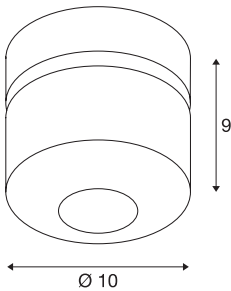

TOTHEE

wall and ceiling light, LED, 3000K, white/black, 25°

The TOTHEE dimmable luminaire series is available in white and black. It has a compact spotlight which can be individually directed via a hinge. The swivel and tilting range allows you to optimally light up the room. The integrated premium LEDs provide high energy efficiency. The luminaires can be directly connected to the 230V mains supply and are also dimmable.

TECHNICAL DATA

Item no.	1000425
Number of different light outlets	1
Rotating or tilting	rotary Bar and tiltable
IP Code	IP 20
Assembly	Surface
Assembly details	Ceiling,Wall
Dimmable	Yes
Dimming technology	trailing edge
Primary nominal voltage	220-240V ~50/60Hz
Secondary power / voltage	350 mA
Safety class	I
Wattage	17 W
Temperature at glass (light emission)	80 °C
Lumen	1250 lm
Colour temperature	3000 Kelvin
Beam angle	25 °
Color	white
CRI	80
LXXBXX data	L70B50
Service life	30000 h
Light distribution	rotational symmetric
Light outlet	direct

Depth	9 cm
Diameter	10 cm
Net weight	0.651 kg
Gross weight	0.707 kg