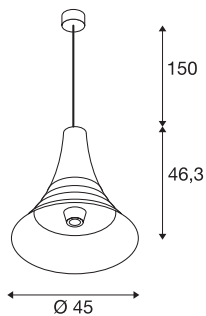

BATO 45 PD

Indoor pendant light, black, E27, max. 60W

The pendants in the BATO family are available in two sizes and three colour variants. You can also choose between built-in LED light sources and an E27 socket. The family is completed with associated wall lights and ceiling lights. The BATO is supplied ready for direct connection to a 230V mains power supply.

TECHNICAL DATA

Item no.	1000433
Socket	E27
Number of sockets	1
IP Code	IP 20
Assembly	Surface
Assembly details	Ceiling
Primary nominal voltage	220-240V ~50/60Hz
Safety class	I
Wattage	60 W
Color	black
Light outlet	diffuse
Height	46.3 cm
Diameter	45 cm
Pendant length	150 cm
Net weight	2.592 kg
Gross weight	4.424 kg

Recommended lamp

1005305	A60 E27 Mirrorhead , chrome LED light, 7.5W 2700K CRI90 180°
1005265	ST64 E27 , gold LED light, 7.5W 2500K CRI90 320°
1005303	A60 E27 , transparent LED light, 7.5W 2700K CRI90 320°
1005286	QT14 G9 , White LED light, 3.6W 3000K CRI90 300°