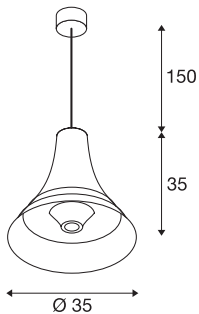

## BATO 35 PD

Indoor pendant light, black, E27, max. 60W

The pendants in the BATO family are available in two sizes and three colour variants. You can also choose between built-in LED light sources and an E27 socket. The family is completed with associated wall lights and ceiling lights. The BATO is supplied ready for direct connection to a 230V mains power supply.

## TECHNICAL DATA

Item no.	1000434
Socket	E27
Number of sockets	1
IP Code	IP 20
Assembly	Surface
Assembly details	Ceiling
Primary nominal voltage	220-240V ~50/60Hz
Safety class	I
Wattage	60 W
Color	black
Light outlet	diffuse
Height	35 cm
Diameter	35 cm
Pendant length	150 cm
Net weight	1.454 kg
Gross weight	2.979 kg

## Recommended lamp

1005305	A60 E27 Mirrorhead , chrome LED light, 7.5W 2700K CRI90 180°
1005265	ST64 E27 , gold LED light, 7.5W 2500K CRI90 320°
1005303	A60 E27 , transparent LED light, 7.5W 2700K CRI90 320°
1005286	QT14 G9 , White LED light, 3.6W 3000K CRI90 300°