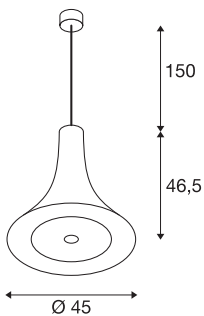

BATO 45 PD

LED Indoor pendant light, black, LED, 2700K

The pendants in the BATO family are available in two sizes and three colour variants. You can also choose between built-in LED light sources and an E27 socket. The family is completed with associated wall lights and ceiling lights. The BATO is supplied ready for direct connection to a 230V mains power supply.

TECHNICAL DATA

Item no.	1000435
IP Code	IP 20
Assembly	Surface
Assembly details	Ceiling
Dimmable	Yes
Dimming technology	trailing edge
Primary nominal voltage	220-240V ~50/60Hz
Secondary power / voltage	700 mA
Safety class	I
Wattage	30 W
Rated standby power	0.5 W
Stroboscopic effect (SVM)	0.05
Lumen	1450 lm
Colour temperature	2700 Kelvin
Beam angle	100 °
Color	black
CRI	80
LXXBXX data	L70B50
Service life	30000 h
Light distribution	rotational symmetric
Light outlet	direct
Height	46.3 cm

Light Source

916448	
--------	---

Diameter	45 cm
Pendant length	150 cm
Net weight	2.7 kg
Gross weight	2.889 kg