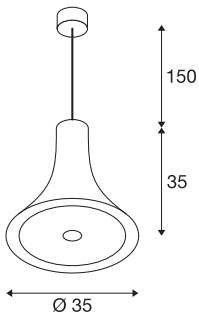

BATO 35 PD

LED Indoor pendant light, black, LED, 2700K

The pendants in the BATO family are available in two sizes and three colour variants. You can also choose between built-in LED light sources and an E27 socket. The family is completed with associated wall lights and ceiling lights. The BATO is supplied ready for direct connection to a 230V mains power supply.

TECHNICAL DATA

Item no.	1000436
IP Code	IP 20
Assembly	Surface
Assembly details	Ceiling
Dimmable	Yes
Dimming technology	trailing edge
Primary nominal voltage	220-240V ~50/60Hz
Secondary power / voltage	500 mA
Safety class	I
Wattage	21 W
Rated standby power	0.5 W
Stroboscopic effect (SVM)	0.06
Lumen	1300 lm
Colour temperature	2700 Kelvin
Beam angle	100 °
Color	black
CRI	80
LXXBXX data	L70B50
Service life	30000 h
Light distribution	rotational symmetric
Light outlet	direct
Height	35 cm

Light Source

916448	
--------	---

Diameter	35 cm
Pendant length	150 cm
Net weight	1.7 kg
Gross weight	1.819 kg