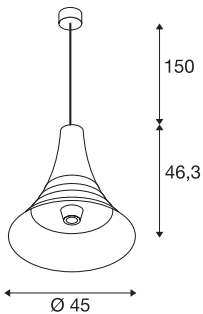

BATO 45 PD

Indoor pendant light, brass, E27, max. 60W

The pendants in the BATO family are available in two sizes and three colour variants. You can also choose between built-in LED light sources and an E27 socket. The family is completed with associated wall lights and ceiling lights. The BATO is supplied ready for direct connection to a 230V mains power supply.

TECHNICAL DATA

Item no.	1000438
Socket	E27
Number of sockets	1
IP Code	IP 20
Assembly	Surface
Assembly details	Ceiling
Primary nominal voltage	220-240V ~50/60Hz
Safety class	I
Wattage	60 W
Color	brass
Light outlet	diffuse
Height	46.3 cm
Diameter	45 cm
Pendant length	150 cm
Net weight	2.487 kg
Gross weight	4.366 kg

Recommended lamp

1005305	A60 E27 Mirrorhead , chrome LED light, 7.5W 2700K CRI90 180°
1005265	ST64 E27 , gold LED light, 7.5W 2500K CRI90 320°
1005303	A60 E27 , transparent LED light, 7.5W 2700K CRI90 320°
1005286	QT14 G9 , White LED light, 3.6W 3000K CRI90 300°