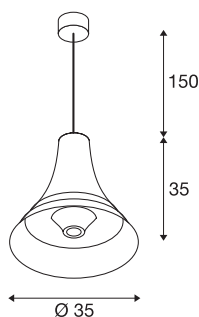

BATO 35 PD

Indoor pendant light, brass, E27, max. 60W

The pendants in the BATO family are available in two sizes and three colour variants. You can also choose between built-in LED light sources and an E27 socket. The family is completed with associated wall lights and ceiling lights. The BATO is supplied ready for direct connection to a 230V mains power supply.

TECHNICAL DATA

Item no.	1000439
Socket	E27
Number of sockets	1
IP Code	IP 20
Assembly	Surface
Assembly details	Ceiling
Primary nominal voltage	220-240V ~50/60Hz
Safety class	I
Wattage	60 W
Color	brass
Light outlet	diffuse
Height	35 cm
Diameter	35 cm
Pendant length	150 cm
Net weight	1.418 kg
Gross weight	2.666 kg

Recommended lamp

1005305	A60 E27 Mirrorhead , chrome LED light, 7.5W 2700K CRI90 180°
1005265	ST64 E27 , gold LED light, 7.5W 2500K CRI90 320°
1005303	A60 E27 , transparent LED light, 7.5W 2700K CRI90 320°
1005286	QT14 G9 , White LED light, 3.6W 3000K CRI90 300°