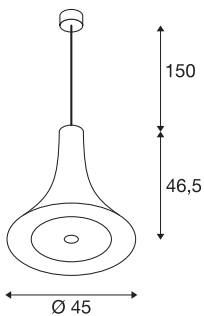

BATO 45 PD

LED Indoor pendant light, brass, LED, 2500K

The pendants in the BATO family are available in two sizes and three colour variants. You can also choose between built-in LED light sources and an E27 socket. The family is completed with associated wall lights and ceiling lights. The BATO is supplied ready for direct connection to a 230V mains power supply.

TECHNICAL DATA

Item no.	1000440
IP Code	IP 20
Assembly	Surface
Assembly details	Ceiling
Dimmable	Yes
Dimming technology	trailing edge
Primary nominal voltage	220-240V ~50/60Hz
Secondary power / voltage	700 mA
Safety class	I
Wattage	30 W
Rated standby power	0.5 W
Stroboscopic effect (SVM)	0.05
Lumen	1900 lm
Colour temperature	2500 Kelvin
Beam angle	100 °
Color	gold
CRI	80
LXXBXX data	L70B50
Service life	30000 h
Light distribution	rotational symmetric
Light outlet	direct
Height	46.3 cm

Light Source

916448	
--------	---

Diameter	45 cm
Pendant length	150 cm
Net weight	2.7 kg
Gross weight	2.889 kg