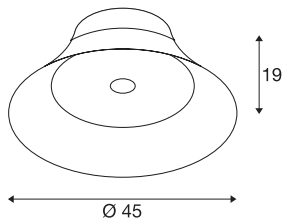

BATO 45 CW

LED Indoor surface-mounted ceiling light, brass, LED, 2500K

The ceiling lights in the BATO family are available in two sizes and three colour variants. You can also choose between built-in LED light sources and an E27 socket. The range is completed with associated wall lights and pendants. The BATO is supplied ready for direct connection to a 230V mains power supply.

TECHNICAL DATA

Item no.	1000442
IP Code	IP 20
Assembly	Surface
Assembly details	Ceiling,Wall
Dimmable	Yes
Dimming technology	trailing edge
Primary nominal voltage	220-240V ~50/60Hz
Secondary power / voltage	700 mA
Safety class	I
Wattage	30 W
Rated standby power	0.5 W
Stroboscopic effect (SVM)	0.05
Lumen	1900 lm
Colour temperature	2500 Kelvin
Beam angle	100 °
Color	gold
CRI	80
LXXBXX data	L70B50
Service life	30000 h
Light distribution	rotational symmetric
Light outlet	direct
Height	19 cm

Light Source

916448 

Diameter	45 cm
Net weight	1.924 kg
Gross weight	3.152 kg