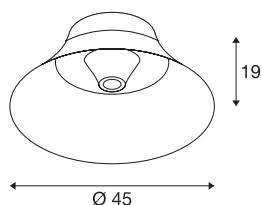

BATO 45 CW

Indoor surface-mounted ceiling light, black, E27, max. 60W

The ceiling lights in the BATO family are available in two sizes and three colour variants. You can also choose between built-in LED light sources and an E27 socket. The range is completed with associated wall lights and pendants. The BATO is supplied ready for direct connection to a 230V mains power supply.

TECHNICAL DATA

Item no.	1000443
Socket	E27
Number of sockets	1
IP Code	IP 20
Assembly	Surface
Assembly details	Ceiling,Wall
Primary nominal voltage	220-240V ~50/60Hz
Safety class	I
Wattage	60 W
Color	black
Light outlet	diffuse
Height	19 cm
Diameter	45 cm
Net weight	1.76 kg
Gross weight	3.562 kg