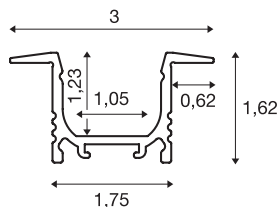

GRAZIA 10

recess mounted profile, LED, 2m, aluminium

Generously designed aluminium wall and ceiling mounted profile GRAZIA 10 for inserting LED strips. The light output has an extremely soft effect due to the separately available, frosted plastic covers. We recommend the optionally available end caps for mounting the profile, which is available in three colours and lengths.

TECHNICAL DATA

Item no.	1000457
IP Code	IP 20
Assembly	Recessed
Assembly details	Ceiling, Wall
Color	aluminium
Length	200 cm
Width	3 cm
Height	1.62 cm
Net weight	0.423 kg
Gross weight	0.722 kg
Installation length	200 cm
Installation width	1.8 cm
Installation depth	1.5 cm

Accessories

1000487	MOUNTING CLIP , for GRAZIA 10 surface mounted profile, invisible, 2 pieces
1000468	COVER , for GRAZIA 10, flat version, 2m, frosted
1000469	COVER , for GRAZIA 10, flat version, 2m, frosted
1000466	COVER , for GRAZIA 10, flat version, 2m, opaque
1000467	COVER , for GRAZIA 10, flat version, 2m, clear
1000472	END CAPS , for GRAZIA 10 recess mounted profile, 2 pieces, aluminium