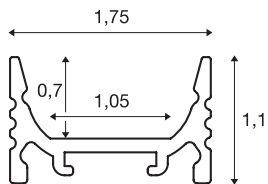

GRAZIA 10

surface mounted profile, LED, flat, grooved, 2m, aluminium

GRAZIA 10 flat surface-mounted profile in 2m length for mounting of LED strips up to 10mm wide. The profile is available in black, white and anodised aluminium, and can be combined with various covers and matching end caps.

TECHNICAL DATA

Item no.	1000460
IP Code	IP 20
Assembly	Surface
Assembly details	Ceiling,Pendant Profile
Color	aluminium
Length	200 cm
Width	1.75 cm
Height	1.1 cm
Net weight	0.266 kg
Gross weight	0.56 kg

Accessories

1000471	COVER , for GRAZIA 10, high version, 2m, frosted
1000487	MOUNTING CLIP , for GRAZIA 10 surface mounted profile, invisible, 2 pieces
1000468	COVER , for GRAZIA 10, flat version, 2m, frosted
1000469	COVER , for GRAZIA 10, flat version, 2m, frosted
1000488	MOUNTING CLIP , for GRAZIA 10 surface mounted profile grooved, visible, 2 pieces
1000466	COVER , for GRAZIA 10, flat version, 2m, opaque
1000470	COVER , for GRAZIA 10, high version, 2m, frosted
1000475	END CAPS , for GRAZIA 10 surface mounted profile flat, 2 pieces, flat version, aluminium
1000481	END CAPS , for GRAZIA 10 surface mounted profile flat, 2 pieces, high version, aluminium
1000467	COVER , for GRAZIA 10, flat version, 2m, clear
1000489	MOUNTING CLIP , for GRAZIA 10 surface mounted profile grooved, 45°, visible, 2 pieces