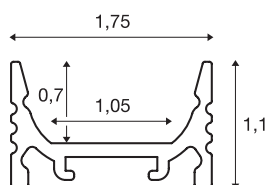

GRAZIA 10

surface mounted profile, LED, flat, grooved, 2m, white

GRAZIA 10 flat surface-mounted profile in 2m length for mounting of LED strips up to 10mm wide. The profile is available in black, white and anodised aluminium, and can be combined with various covers and matching end caps.

TECHNICAL DATA

Item no.	1000461
IP Code	IP 20
Assembly	Surface
Assembly details	Ceiling,Pendant Profile,Wall,Wall with Acc.
Color	white
Length	200 cm
Width	1.75 cm
Height	1.1 cm
Net weight	0.284 kg
Gross weight	0.531 kg
BIG WHITE Page	567

Accessories

1000482	END CAPS , for GRAZIA 10 surface mounted profile flat, 2 pieces, high version, white
1000471	COVER , for GRAZIA 10, high version, 2m, frosted
1000487	MOUNTING CLIP , for GRAZIA 10 surface mounted profile, invisible, 2 pieces
1000468	COVER , for GRAZIA 10, flat version, 2m, frosted
1000469	COVER , for GRAZIA 10, flat version, 2m, frosted
1000488	MOUNTING CLIP , for GRAZIA 10 surface mounted profile grooved, visible, 2 pieces
1000466	COVER , for GRAZIA 10, flat version, 2m, opaque
1000470	COVER , for GRAZIA 10, high version, 2m, frosted
1000476	END CAPS , for GRAZIA 10 surface mounted profile flat, 2 pieces, flat version, white
1000467	COVER , for GRAZIA 10, flat version, 2m, clear
1000489	MOUNTING CLIP , for GRAZIA 10 surface mounted profile grooved, 45°, visible, 2 pieces