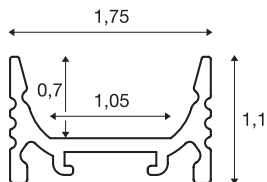

## GRAZIA 10

surface mounted profile, LED, flat, grooved, 2m, black

GRAZIA 10 flat surface-mounted profile in 2m length for mounting of LED strips up to 10mm wide. The profile is available in black, white and anodised aluminium, and can be combined with various covers and matching end caps.

## TECHNICAL DATA

Item no.	1000462
IP Code	IP 20
Assembly	Surface
Assembly details	Ceiling,Pendant Profile,Wall,Wall with Acc.
Color	black
Length	200 cm
Width	1.75 cm
Height	1.1 cm
Net weight	0.289 kg
Gross weight	0.548 kg
BIG WHITE Page	567