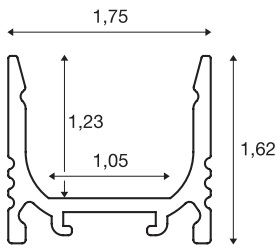

## GRAZIA 10

surface mounted profile, LED, standard, grooved, 2m, aluminium

GRAZIA 10 standard surface mounted profile in 2m length for installing LED strips up to 10mm wide. The profile is available in black, white and anodised aluminium, and can be combined with various covers and matching end caps.

## TECHNICAL DATA

Item no.	1000463
IP Code	IP 20
Assembly	Surface
Assembly details	Ceiling,Pendant Profile,Wall,Wall with Acc.
Color	aluminium
Length	200 cm
Width	1.75 cm
Height	1.62 cm
Net weight	0.353 kg
Gross weight	0.629 kg

## Accessories

1000471	COVER , for GRAZIA 10, high version, 2m, frosted
1000487	MOUNTING CLIP , for GRAZIA 10 surface mounted profile, invisible, 2 pieces
1000468	COVER , for GRAZIA 10, flat version, 2m, frosted
1000469	COVER , for GRAZIA 10, flat version, 2m, frosted
1000488	MOUNTING CLIP , for GRAZIA 10 surface mounted profile grooved, visible, 2 pieces
1000466	COVER , for GRAZIA 10, flat version, 2m, opaque
1000470	COVER , for GRAZIA 10, high version, 2m, frosted
1000467	COVER , for GRAZIA 10, flat version, 2m, clear
1000484	END CAPS , for GRAZIA 10 surface mounted profile standard, 2 pieces, high version, aluminium
1000489	MOUNTING CLIP , for GRAZIA 10 surface mounted profile grooved, 45°, visible, 2 pieces
1000478	END CAPS , for GRAZIA 10 surface mounted profile standard, 2 pieces, flat version, aluminium