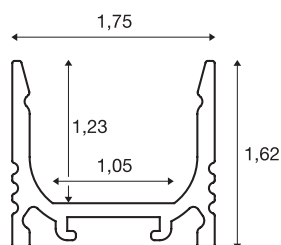

## GRAZIA 10

surface mounted profile, LED, standard, grooved, 2m, white

GRAZIA 10 standard surface mounted profile in 2m length for installing LED strips up to 10mm wide. The profile is available in black, white and anodised aluminium, and can be combined with various covers and matching end caps.

## TECHNICAL DATA

|                  |   |
|------------------|---|
| Item no.         | 1000464                                     |
| IP Code          | IP 20                                       |
| Assembly         | Surface                                     |
| Assembly details | Ceiling,Pendant Profile,Wall,Wall with Acc. |
| Color            | white                                       |
| Length           | 200 cm                                      |
| Width            | 1.75 cm                                     |
| Height           | 1.62 cm                                     |
| Net weight       | 0.373 kg                                    |
| Gross weight     | 0.636 kg                                    |
| BIG WHITE Page   | 567   |