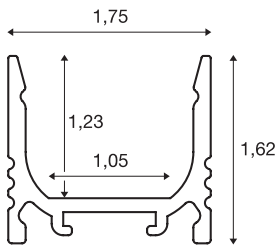

## GRAZIA 10

surface mounted profile, LED, standard, grooved, 2m, black

GRAZIA 10 standard surface mounted profile in 2m length for installing LED strips up to 10mm wide. The profile is available in black, white and anodised aluminium, and can be combined with various covers and matching end caps.

## TECHNICAL DATA

Item no.	1000465
IP Code	IP 20
Assembly	Surface
Assembly details	Ceiling,Pendant Profile,Wall,Wall with Acc.
Color	black
Length	200 cm
Width	1.75 cm
Height	1.62 cm
Net weight	0.373 kg
Gross weight	0.623 kg
BIG WHITE Page	567

## Accessories

1000471	COVER , for GRAZIA 10, high version, 2m, frosted
1000487	MOUNTING CLIP , for GRAZIA 10 surface mounted profile, invisible, 2 pieces
1000468	COVER , for GRAZIA 10, flat version, 2m, frosted
1000469	COVER , for GRAZIA 10, flat version, 2m, frosted
1000488	MOUNTING CLIP , for GRAZIA 10 surface mounted profile grooved, visible, 2 pieces
1000466	COVER , for GRAZIA 10, flat version, 2m, opaque
1000480	END CAPS , for GRAZIA 10 surface mounted profile standard, 2 pieces, flat version, black
1000470	COVER , for GRAZIA 10, high version, 2m, frosted
1000467	COVER , for GRAZIA 10, flat version, 2m, clear
1000486	END CAPS , for GRAZIA 10 surface mounted profile standard, 2 pieces, high version, black
1000489	MOUNTING CLIP , for GRAZIA 10 surface mounted profile grooved, 45°, visible, 2 pieces