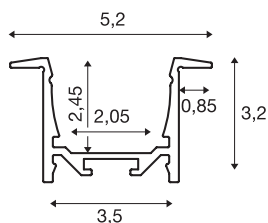

## GRAZIA 20

recess mounted profile, LED, 3m, aluminium

GRAZIA 20 aluminium installation profile for inserting LED strips. Thanks to the separately available plastic covers, these profiles provide for homogeneous, glare-free light.

## TECHNICAL DATA

Item no.	1000496
IP Code	IP 20
Assembly	Recessed
Assembly details	Ceiling,Wall,Wall with Acc.
Color	aluminium
Length	300 cm
Width	5.2 cm
Height	3.2 cm
Net weight	2.045 kg
Gross weight	2.932 kg
Installation length	300 cm
Installation width	3.5 cm
Installation depth	3 cm

## Accessories

1000571	LONG CONNECTOR for GRAZIA 20 , 2 pieces
1000540	COVER , for GRAZIA 20, plastic, flat version, 3m, frosted
1000546	COVER , for GRAZIA 20, plastic, flat version, 3m, frosted
1004932	GRAZIA 20 mounting spring , chrome / aluminium, 2 pcs
1000549	COVER , for GRAZIA 20, plastic, flat version, 3m, opaque
1000556	END CAPS , for GRAZIA 20 recess mounted profile, 2 pieces, aluminium