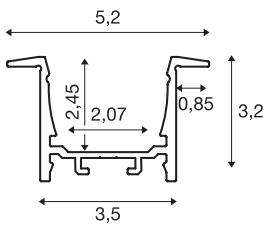

GRAZIA 20

recess mounted profile, LED, 3m, white

GRAZIA 20 aluminium installation profile for inserting LED strips Thanks to the separately available plastic covers, these profiles provide for homogeneous, glare-free light.

TECHNICAL DATA

Item no.	1000497
IP Code	IP 20
Assembly	Recessed
Assembly details	Ceiling,Wall,Wall with Acc.
Color	white
Length	300 cm
Width	5.2 cm
Height	3.2 cm
Net weight	2.109 kg
Gross weight	2.977 kg
Installation length	300 cm
Installation width	3.5 cm
Installation depth	3 cm
BIG WHITE Page	573

Accessories

1000571	LONG CONNECTOR for GRAZIA 20 , 2 pieces
1000557	END CAPS , for GRAZIA 20 recess mounted profile, 2 pieces, white
1000540	COVER , for GRAZIA 20, plastic, flat version, 3m, frosted
1000546	COVER , for GRAZIA 20, plastic, flat version, 3m, frosted
1004932	GRAZIA 20 mounting spring , chrome / aluminium, 2 pcs
1000549	COVER , for GRAZIA 20, plastic, flat version, 3m, opaque