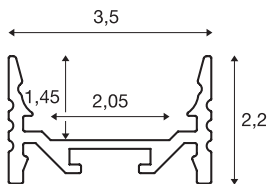

GRAZIA 20

surface mounted profile, LED, flat, grooved, 3m, aluminium

Flat, grooved GRAZIA 20 surface-mounted profile in 1, 2 and 3 m lengths, excluding cover for installing LED strips up to 20 mm wide. The profile is available in white, black and anodised aluminium.

TECHNICAL DATA

Item no.	1000505
IP Code	IP 20
Assembly	Surface
Assembly details	Ceiling, Ceiling with Acc., Pendant Profile, - Wall, Wall with Acc.
Color	aluminium
Length	300 cm
Width	3.5 cm
Height	2.2 cm
Net weight	1.291 kg
Gross weight	1.962 kg