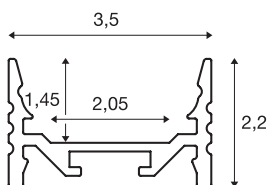

GRAZIA 20

surface mounted profile, LED, flat, grooved, 3m, white

Flat, grooved GRAZIA 20 surface-mounted profile in 1, 2 and 3 m lengths, excluding cover for installing LED strips up to 20 mm wide. The profile is available in white, black and anodised aluminium.

TECHNICAL DATA

Item no.	1000506
IP Code	IP 20
Assembly	Surface
Assembly details	Ceiling, Ceiling with Acc., Pendant Profile, - Wall, Wall with Acc.
Color	white
Length	300 cm
Width	3.5 cm
Height	2.2 cm
Net weight	1.334 kg
Gross weight	2.184 kg