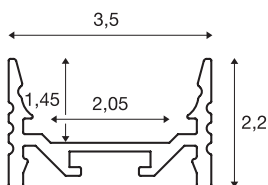

GRAZIA 20

surface mounted profile, LED, flat, grooved, 3m, black

Flat, grooved GRAZIA 20 surface-mounted profile in 1, 2 and 3 m lengths, excluding cover for installing LED strips up to 20 mm wide. The profile is available in white, black and anodised aluminium.

TECHNICAL DATA

Item no.	1000507
IP Code	IP 20
Assembly	Surface
Assembly details	Ceiling, Ceiling with Acc., Pendant Profile, - Wall, Wall with Acc.
Color	black
Length	300 cm
Width	3.5 cm
Height	2.2 cm
Net weight	1.358 kg
Gross weight	2.032 kg