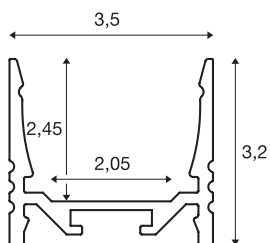

GRAZIA 20

surface mounted profile, LED, standard, grooved, 3m, aluminium

Grooved GRAZIA 20 surface-mounted profile in 1, 2 and 3 m lengths, excluding cover for installing LED strips up to 20 mm wide. The profile is available in white, black and anodised aluminium.

TECHNICAL DATA

Item no.	1000514
IP Code	IP 20
Assembly	Surface
Assembly details	Ceiling, Ceiling with Acc., Pendant Profile, - Wall, Wall with Acc.
Color	aluminium
Length	300 cm
Width	3.5 cm
Height	3.2 cm
Net weight	1.719 kg
Gross weight	2.606 kg

Accessories

1000537	MOUNTING CLIP , for GRAZIA 20 surface mounted profile, LED, visible mounting clip, 2 pieces
1000571	LONG CONNECTOR for GRAZIA 20 , 2 pieces
1000555	COVER , for GRAZIA 20, plastic, high version, 3m, frosted
1000536	MOUNTING CLIP , for GRAZIA 20 surface mounted profile, LED, invisible mounting clip, 2 pieces
1000552	COVER , for GRAZIA 20, plastic, high version, 3m, opaque
1000540	COVER , for GRAZIA 20, plastic, flat version, 3m, frosted
1000546	COVER , for GRAZIA 20, plastic, flat version, 3m, frosted
1000565	END CAPS , for GRAZIA 20 surface mounted profile standard, 2 pieces, flat version, aluminium
1000549	COVER , for GRAZIA 20, plastic, flat version, 3m, opaque
1000568	END CAPS , for GRAZIA 20 surface mounted profile standard, 2 pieces, high version, aluminium
1000535	PENDELABHÄNGUNG , for GRAZIA 20 surface mounted profile, 2m LED, 2 pieces