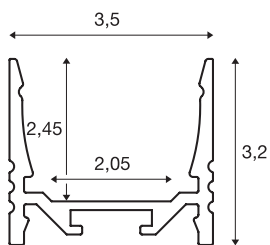

GRAZIA 20

surface mounted profile, LED, standard, grooved, 3m, white

Grooved GRAZIA 20 surface-mounted profile in 1, 2 and 3 m lengths, excluding cover for installing LED strips up to 20 mm wide. The profile is available in white, black and anodised aluminium.

TECHNICAL DATA

Item no.	1000515
IP Code	IP 20
Assembly	Surface
Assembly details	Ceiling, Ceiling with Acc., Pendant Profile, - Wall, Wall with Acc.
Color	white
Length	300 cm
Width	3.5 cm
Height	3.2 cm
Net weight	1.775 kg
Gross weight	2.449 kg

Accessories

1000537	MOUNTING CLIP , for GRAZIA 20 surface mounted profile, LED, visible mounting clip, 2 pieces
1000571	LONG CONNECTOR for GRAZIA 20 , 2 pieces
1000555	COVER , for GRAZIA 20, plastic, high version, 3m, frosted
1000536	MOUNTING CLIP , for GRAZIA 20 surface mounted profile, LED, invisible mounting clip, 2 pieces
1000552	COVER , for GRAZIA 20, plastic, high version, 3m, opaque
1000540	COVER , for GRAZIA 20, plastic, flat version, 3m, frosted
1000566	END CAPS , for GRAZIA 20 surface mounted profile standard, 2 pieces, flat version, white
1000546	COVER , for GRAZIA 20, plastic, flat version, 3m, frosted
1000569	END CAPS , for GRAZIA 20 surface mounted profile standard, 2 pieces, high version, white
1000549	COVER , for GRAZIA 20, plastic, flat version, 3m, opaque
1000535	PENDELABHÄNGUNG , for GRAZIA 20 surface mounted profile, 2m LED, 2 pieces