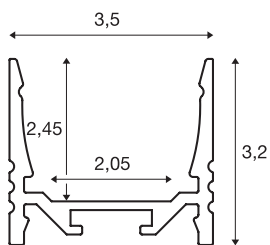

GRAZIA 20

surface mounted profile, LED, standard, grooved, 3m, black

Grooved GRAZIA 20 surface-mounted profile in 1, 2 and 3 m lengths, excluding cover for installing LED strips up to 20 mm wide. The profile is available in white, black and anodised aluminium.

TECHNICAL DATA

Item no.	1000516
IP Code	IP 20
Assembly	Surface
Assembly details	Ceiling, Ceiling with Acc., Pendant Profile, - Wall, Wall with Acc.
Color	black
Length	300 cm
Width	3.5 cm
Height	3.2 cm
Net weight	1.767 kg
Gross weight	2.481 kg

Accessories

1000537	MOUNTING CLIP , for GRAZIA 20 surface mounted profile, LED, visible mounting clip, 2 pieces
1000571	LONG CONNECTOR for GRAZIA 20 , 2 pieces
1000555	COVER , for GRAZIA 20, plastic, high version, 3m, frosted
1000536	MOUNTING CLIP , for GRAZIA 20 surface mounted profile, LED, invisible mounting clip, 2 pieces
1000552	COVER , for GRAZIA 20, plastic, high version, 3m, opaque
1000540	COVER , for GRAZIA 20, plastic, flat version, 3m, frosted
1000546	COVER , for GRAZIA 20, plastic, flat version, 3m, frosted
1000567	END CAPS , for GRAZIA 20 surface mounted profile standard, 2 pieces, flat version, black
1000549	COVER , for GRAZIA 20, plastic, flat version, 3m, opaque
1000570	END CAPS , for GRAZIA 20 surface mounted profile standard, 2 pieces, high version, black
1000535	PENDELABHÄNGUNG , for GRAZIA 20 surface mounted profile, 2m LED, 2 pieces