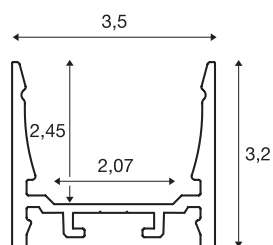

GRAZIA 20

surface mounted profile, LED, standard, smooth, 3m, aluminium

Smooth GRAZIA 20 surface-mounted profile in 1, 2 and 3 m lengths, excluding cover for installing LED strips up to 20 mm wide. The profile is available in white, black and anodised aluminium.

TECHNICAL DATA

Item no.	1000523
IP Code	IP 20
Assembly	Surface
Assembly details	Ceiling, Ceiling with Acc., Pendant Profile, - Wall, Wall with Acc.
Color	aluminium
Length	300 cm
Width	3.5 cm
Height	3.2 cm
Net weight	1.793 kg
Gross weight	2.525 kg
BIG WHITE Page	573