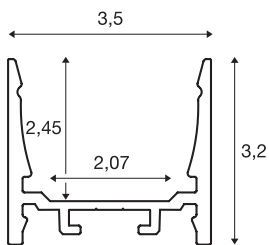

## GRAZIA 20

surface mounted profile, LED, standard, smooth, 3m, white

Smooth GRAZIA 20 surface-mounted profile in 1, 2 and 3 m lengths, excluding cover for installing LED strips up to 20 mm wide. The profile is available in white, black and anodised aluminium.

## TECHNICAL DATA

Item no.	1000524
IP Code	IP 20
Assembly	Surface
Assembly details	Ceiling, Ceiling with Acc., Pendant Profile, - Wall, Wall with Acc.
Color	white
Length	300 cm
Width	3.5 cm
Height	3.2 cm
Net weight	1.849 kg
Gross weight	2.536 kg
BIG WHITE Page	573

## Accessories

1000537	MOUNTING CLIP , for GRAZIA 20 surface mounted profile, LED, visible mounting clip, 2 pieces
1000571	LONG CONNECTOR for GRAZIA 20 , 2 pieces
1000555	COVER , for GRAZIA 20, plastic, high version, 3m, frosted
1000536	MOUNTING CLIP , for GRAZIA 20 surface mounted profile, LED, invisible mounting clip, 2 pieces
1000552	COVER , for GRAZIA 20, plastic, high version, 3m, opaque
1000540	COVER , for GRAZIA 20, plastic, flat version, 3m, frosted
1000566	END CAPS , for GRAZIA 20 surface mounted profile standard, 2 pieces, flat version, white
1000546	COVER , for GRAZIA 20, plastic, flat version, 3m, frosted
1000569	END CAPS , for GRAZIA 20 surface mounted profile standard, 2 pieces, high version, white
1000549	COVER , for GRAZIA 20, plastic, flat version, 3m, opaque
1000535	PENDELABHÄNGUNG , for GRAZIA 20 surface mounted profile, 2m LED, 2 pieces