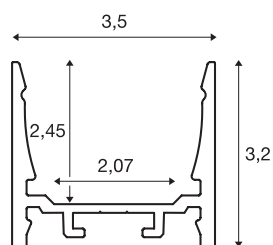

GRAZIA 20

surface mounted profile, LED, standard, smooth, 3m, black

Smooth GRAZIA 20 surface-mounted profile in 1, 2 and 3 m lengths, excluding cover for installing LED strips up to 20 mm wide. The profile is available in white, black and anodised aluminium.

TECHNICAL DATA

Item no.	1000525
IP Code	IP 20
Assembly	Surface
Assembly details	Ceiling, Ceiling with Acc., Pendant Profile, - Wall, Wall with Acc.
Color	black
Length	300 cm
Width	3.5 cm
Height	3.2 cm
Net weight	1.874 kg
Gross weight	2.595 kg
BIG WHITE Page	573