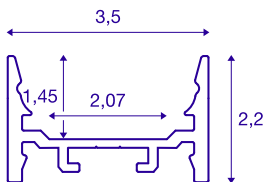

## GRAZIA 20

surface mounted profile, LED, flat, smooth, 2m, black

Flat, smooth GRAZIA 20 surface-mounted profile in 1, 2 and 3 m lengths, excluding cover for installing LED strips up to 20 mm wide. The profile is available in white, black and anodised aluminium.

## TECHNICAL DATA

Item no.	1000531
IP Code	IP 20
Assembly	Surface
Assembly details	Ceiling, Ceiling with Acc., Pendant Profile, - Wall, Wall with Acc.
Color	black
Length	200 cm
Width	3.5 cm
Height	2.2 cm
Net weight	0.946 kg
Gross weight	1.414 kg