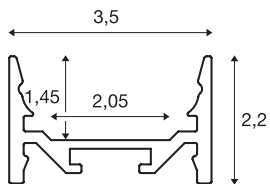

## GRAZIA 20

surface mounted profile, LED, flat, smooth, 3m, aluminium

Flat, smooth GRAZIA 20 surface-mounted profile in 1, 2 and 3 m lengths, excluding cover for installing LED strips up to 20 mm wide. The profile is available in white, black and anodised aluminium.

## TECHNICAL DATA

Item no.	1000532
IP Code	IP 20
Assembly	Surface
Assembly details	Ceiling, Ceiling with Acc., Pendant Profile, - Wall, Wall with Acc.
Color	aluminium
Length	300 cm
Width	3.5 cm
Height	2.2 cm
Net weight	1.347 kg
Gross weight	1.955 kg