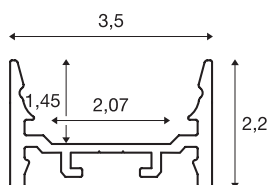

GRAZIA 20

surface mounted profile, LED, flat, smooth, 3m, black

Flat, smooth GRAZIA 20 surface-mounted profile in 1, 2 and 3 m lengths, excluding cover for installing LED strips up to 20 mm wide. The profile is available in white, black and anodised aluminium.

TECHNICAL DATA

Item no.	1000534
IP Code	IP 20
Assembly	Surface
Assembly details	Ceiling, Ceiling with Acc., Pendant Profile, - Wall, Wall with Acc.
Color	black
Length	300 cm
Width	3.5 cm
Height	2.2 cm
Net weight	1.421 kg
Gross weight	2.061 kg
BIG WHITE Page	573