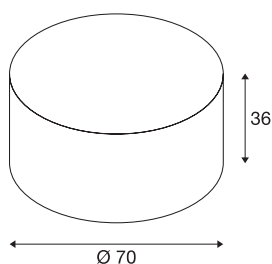

## FENDA

lamp shade, white, Ø70cm

FENDA lamp shade with diameter of 700 mm and 350 mm in height in white.

### TECHNICAL DATA

Item no.	1000579
Color	white
Height	36 cm
Diameter	70 cm
Net weight	1.704 kg
Gross weight	4.149 kg
BIG WHITE Page	267