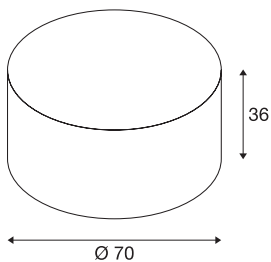

## FENDA

lamp shade, black/copper, Ø70cm

FENDA lamp shade with 700 mm diameter and 350 mm height in black/copper.

### TECHNICAL DATA

Item no.	1000580
IP Code	IP 20
Assembly	Mobile
Color	black
Light distribution	rotational symmetric
Light outlet	direct - indirect
Height	36 cm
Diameter	70 cm
Net weight	1.581 kg
Gross weight	4.038 kg
BIG WHITE Page	267