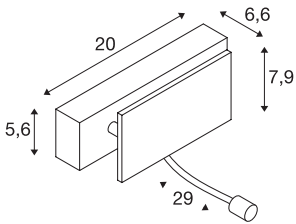

## MANA

wall light, spot, LED, 3000K, white/chrome, W/H/D  
20/7,9/6,6 cm

The white MANA LED spot wall light from our MIX & MATCH light system can be individually combined with our MANA lamp shades. The built-in LED lamp in the swivel arm provides targeted illumination. The lighting atmosphere can be adjusted/dimmed in an uncomplicated way using the dim-to-warm function. This luminaire contains built-in LED lamps.

## TECHNICAL DATA

Item no.	1000615
Number of different light outlets	2
Rotating or tilting	rotary Bar and tiltable
IP Code	IP 20
Assembly	Surface
Assembly details	Wall
Primary nominal voltage	220-240V ~50/60Hz
Secondary power / voltage	350/500 mA
Safety class	I
Wattage	11 W
Level of inrush current	4.7 A
Duration of inrush current	30 µs
Stroboscopic effect (SVM)	0.01
Lumen	730 lm
Colour temperature	3000 Kelvin
Beam angle	30 °
Color	white
CRI	80
LXXBXX data	L70B50
Service life	30000 h
Width	20 cm
Height	7.9 cm

## Accessories

1000623	MANA , lamp shade, aluminium, white, L/H/T 29/9,5/7 cm
1000825	MANA , lamp shade W/H/D 30,9/9,5/7,4 cm, plaster, white
1000621	MANA , lamp shade, wood, grey/brown, L/H/T 29/9,5/7 cm
1000624	MANA , lamp shade, aluminium, polished aluminium, L/H/T 29/9,5/7 cm

Depth	6.6 cm
Net weight	0.734 kg
Gross weight	1.126 kg
BIG WHITE Page	353