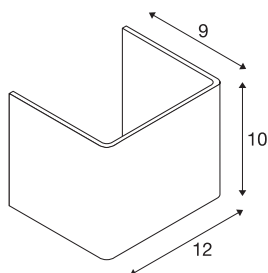

MANA

lamp shade, wood, grey/brown, L/H/T 12/10/9 cm

MANA lamp shade 12 made of wood, 120 mm in length and 100 mm high in grey/brown.

TECHNICAL DATA

Item no.	1000616
IP Code	IP 20
Color	grey
Light distribution	asymmetric
Light outlet	direct - indirect
Length	12 cm
Height	10 cm
Depth	9 cm
Net weight	0.11 kg
Gross weight	0.232 kg
BIG WHITE Page	351