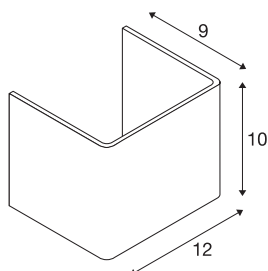

MANA

lamp shade, wood, grey/brown, L/H/T 12/10/9 cm

MANA lamp shade 12 made of wood, 120 mm in length and 100 mm high in grey/brown.

TECHNICAL DATA

Item no.	1000616
IP Code	IP 20
Color	grey
Light distribution	asymmetric
Light outlet	direct - indirect
Length	12 cm
Height	10 cm
Depth	9 cm
Net weight	0.11 kg
Gross weight	0.232 kg
BIG WHITE Page	351