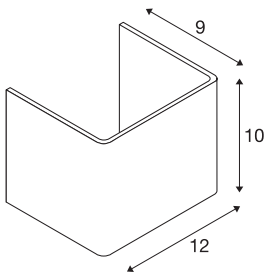

MANA

lamp shade, aluminium, polished aluminium, L/H/T
12/10/9 cm

MANA lamp shade 12 made of aluminium, 120 mm in length and 100 mm high in polished aluminium.

TECHNICAL DATA

Item no.	1000619
IP Code	IP 20
Color	aluminium
Light distribution	asymmetric
Light outlet	direct - indirect
Length	12 cm
Height	10 cm
Depth	9 cm
Net weight	0.298 kg
Gross weight	0.438 kg