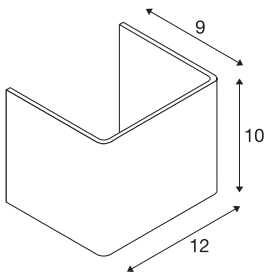

MANA

lamp shade, aluminium, polished aluminium, L/H/T
12/10/9 cm

MANA lamp shade 12 made of aluminium, 120 mm in length and 100 mm high in polished aluminium.

TECHNICAL DATA

Item no.	1000619
IP Code	IP 20
Color	aluminium
Light distribution	asymmetric
Light outlet	direct - indirect
Length	12 cm
Height	10 cm
Depth	9 cm
Net weight	0.298 kg
Gross weight	0.438 kg